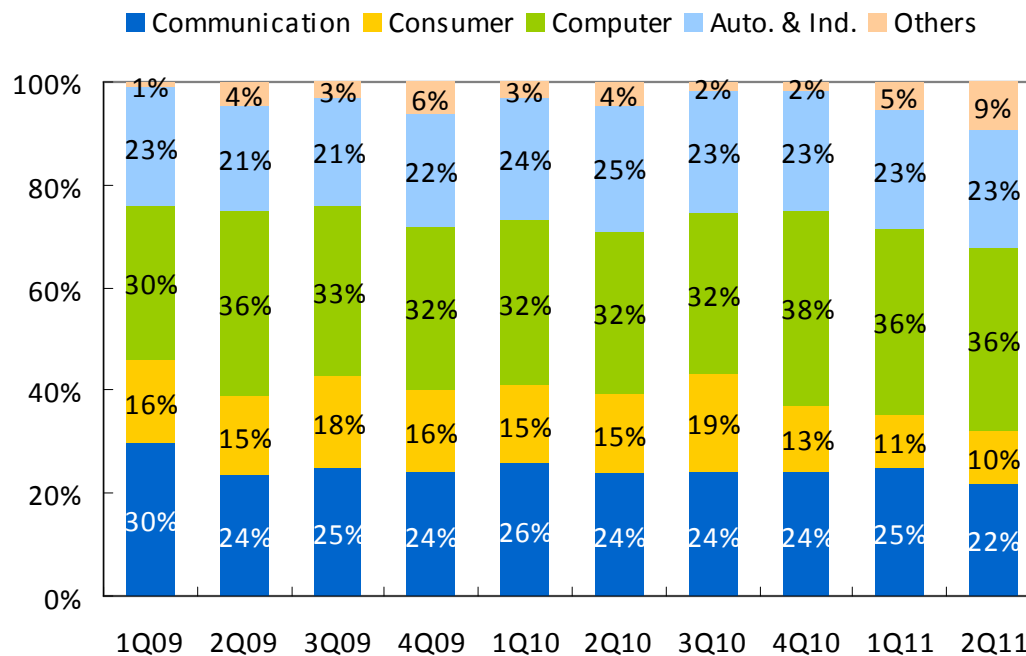

Quarterly Trend