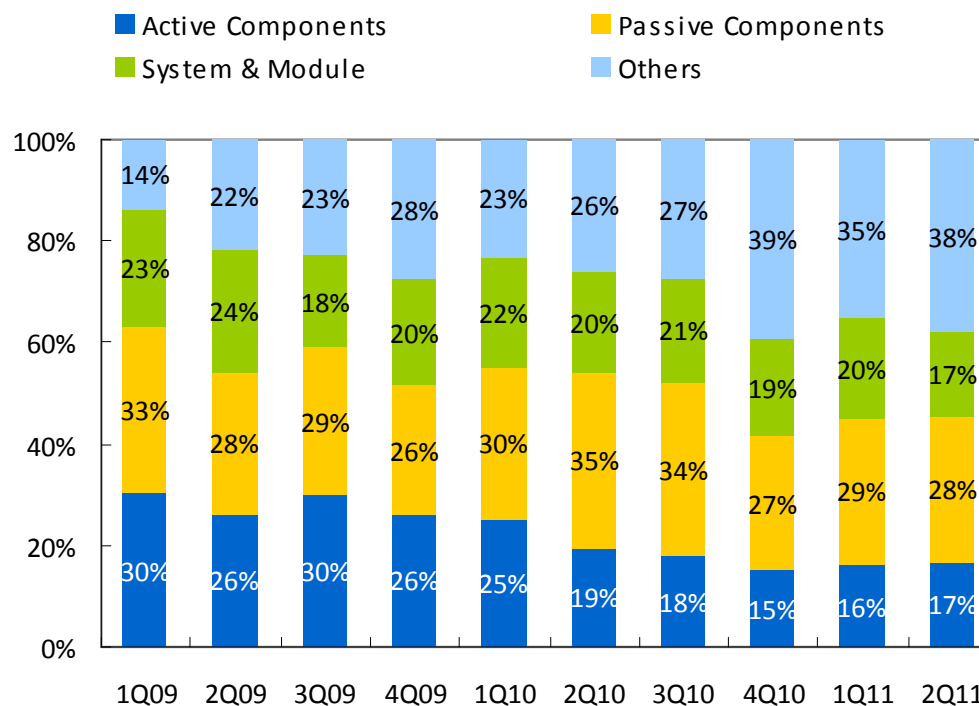

禾伸堂
Holy Stone

A Partner You Can Trust

Holy Stone Enterprise Co., Ltd.

(TW3026)

2011 Q2

Revenue by Product Line

2010

Quarterly Trend