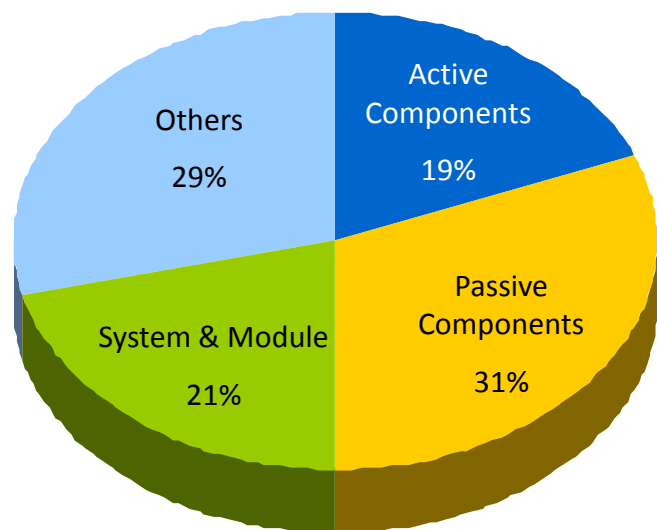

禾伸堂
Holy Stone

A Partner You Can Trust

Holy Stone Enterprise Co., Ltd.

(TW3026)

2011 Q2

Revenue by Product Line

2010

Quarterly Trend