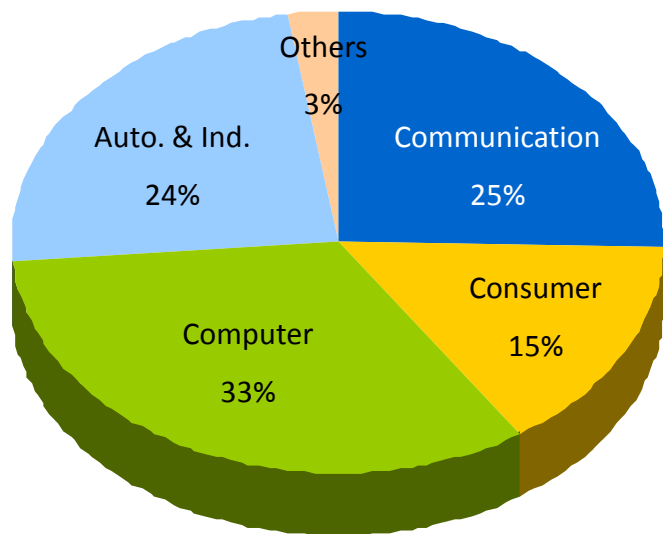

Revenue by Product Line

2010